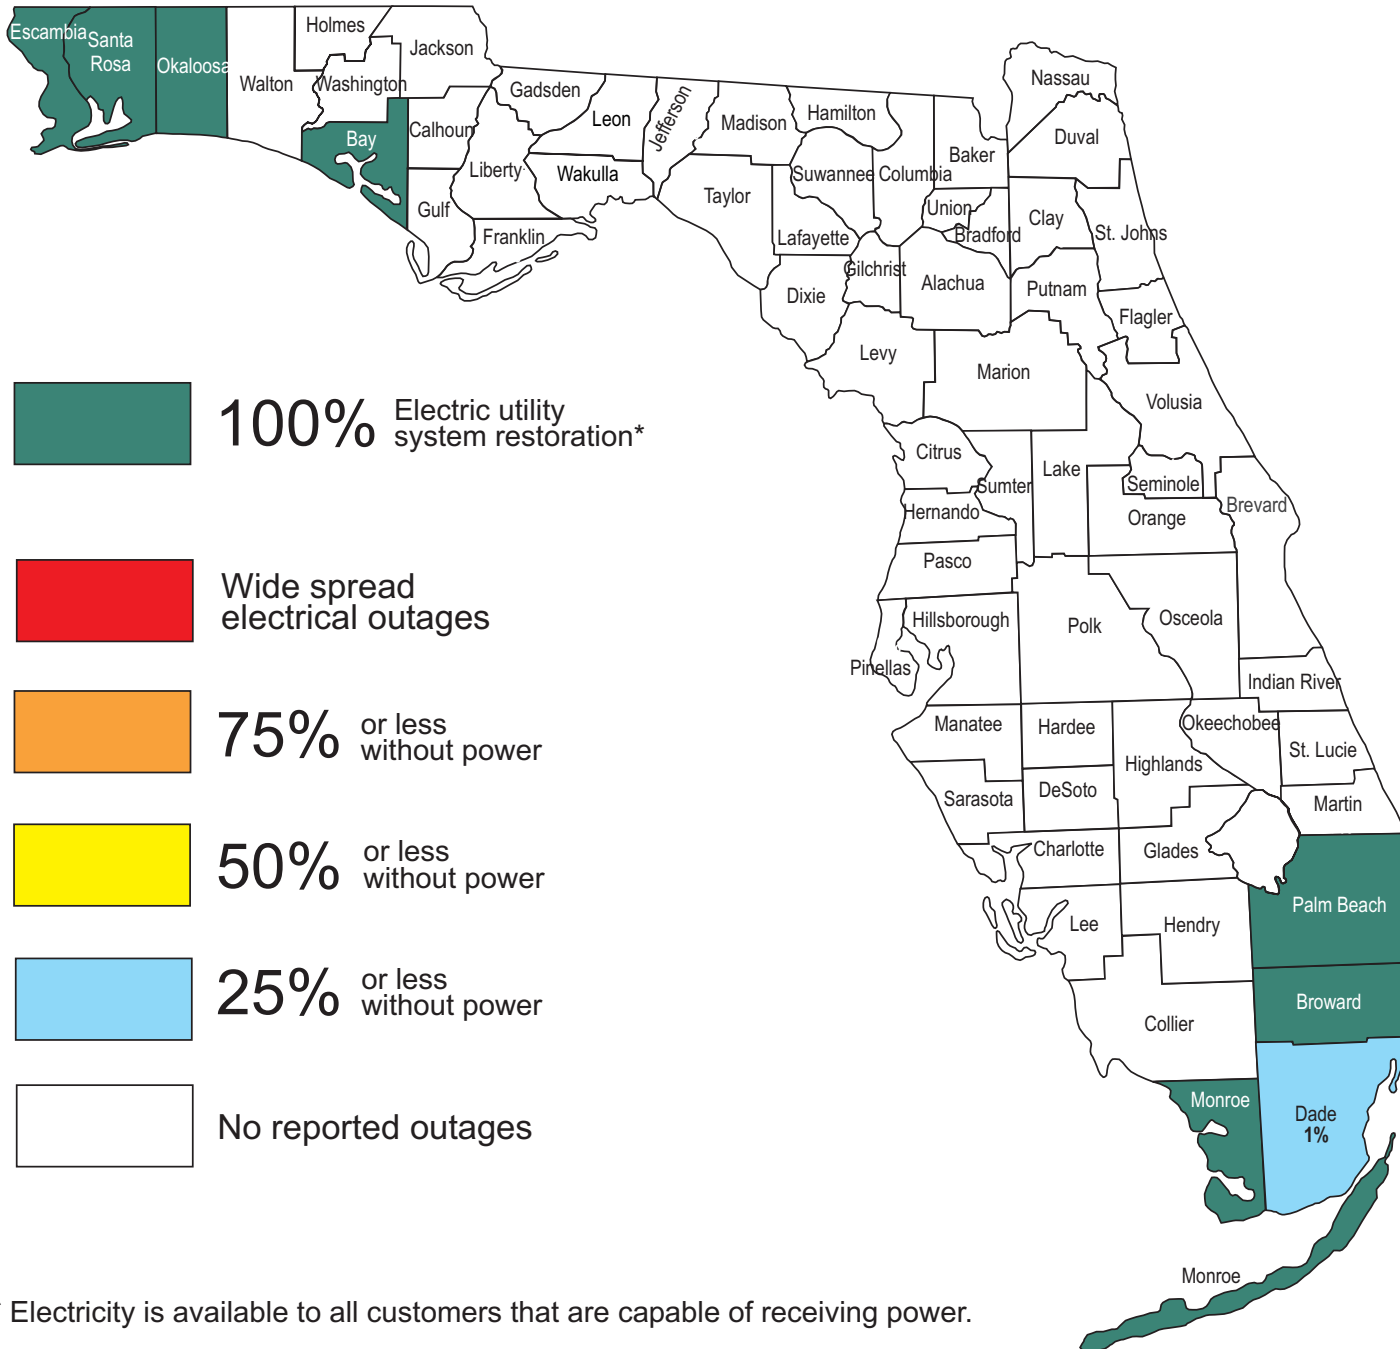

ELECTRIC OUTAGES

Counties Affected

Hurricane Katrina
September 1, 2005

7:00 AM
(Thursday)

* Electricity is available to all customers that are capable of receiving power.