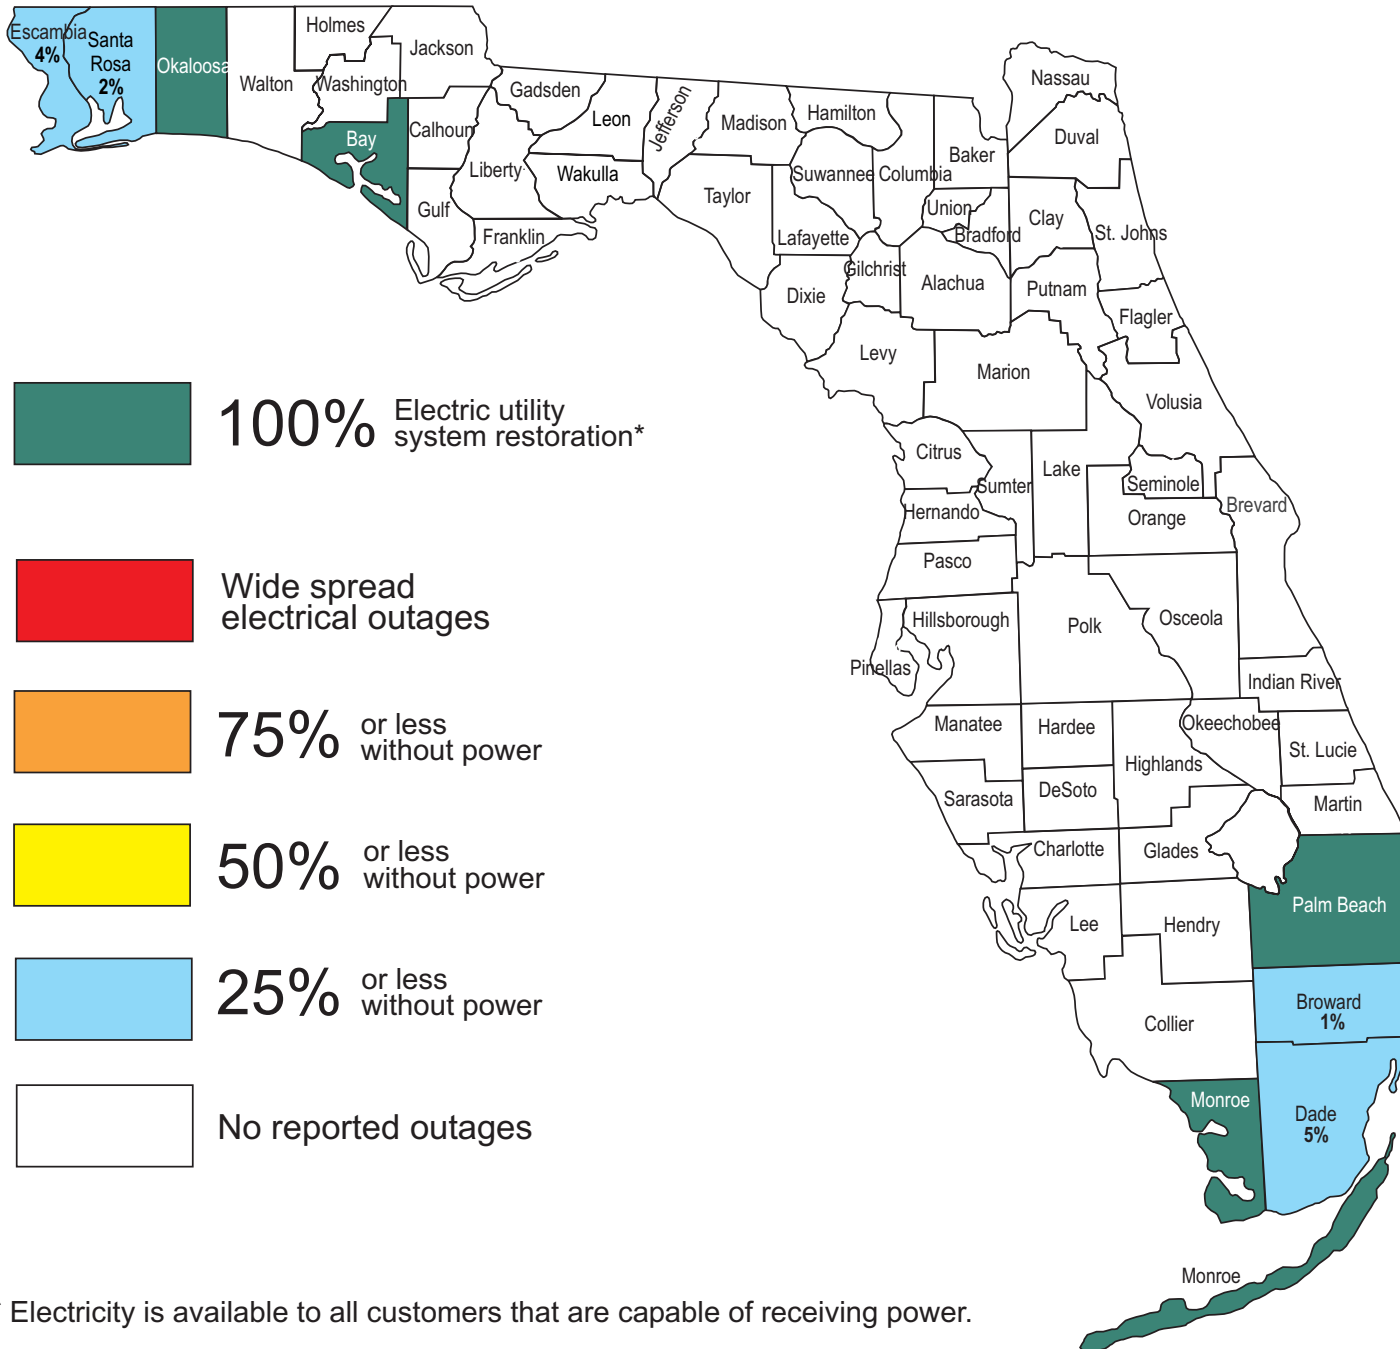

# ELECTRIC OUTAGES

Counties Affected

Hurricane Katrina  
**August 31, 2005**  
 3:00 PM  
 (Wednesday)

\* Electricity is available to all customers that are capable of receiving power.