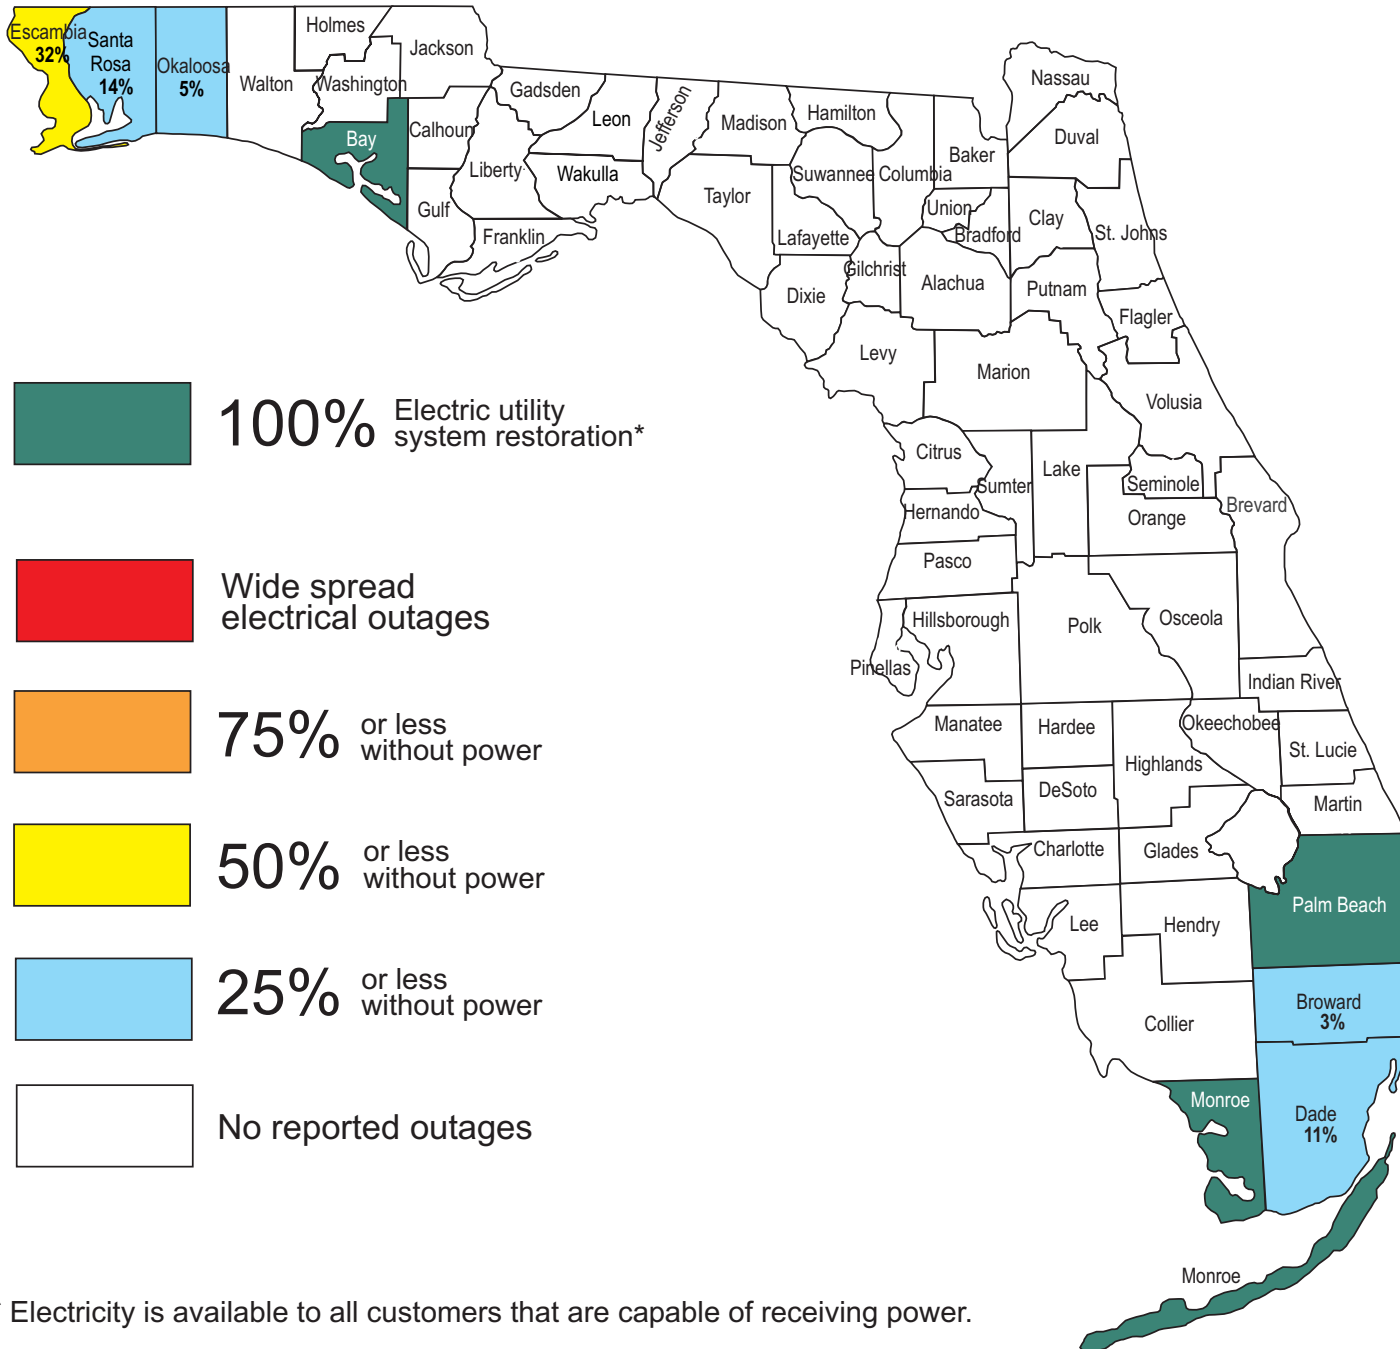

# ELECTRIC OUTAGES

Counties Affected

Hurricane Katrina  
**August 30, 2005**  
 3:00 PM  
 (Tuesday)

\* Electricity is available to all customers that are capable of receiving power.