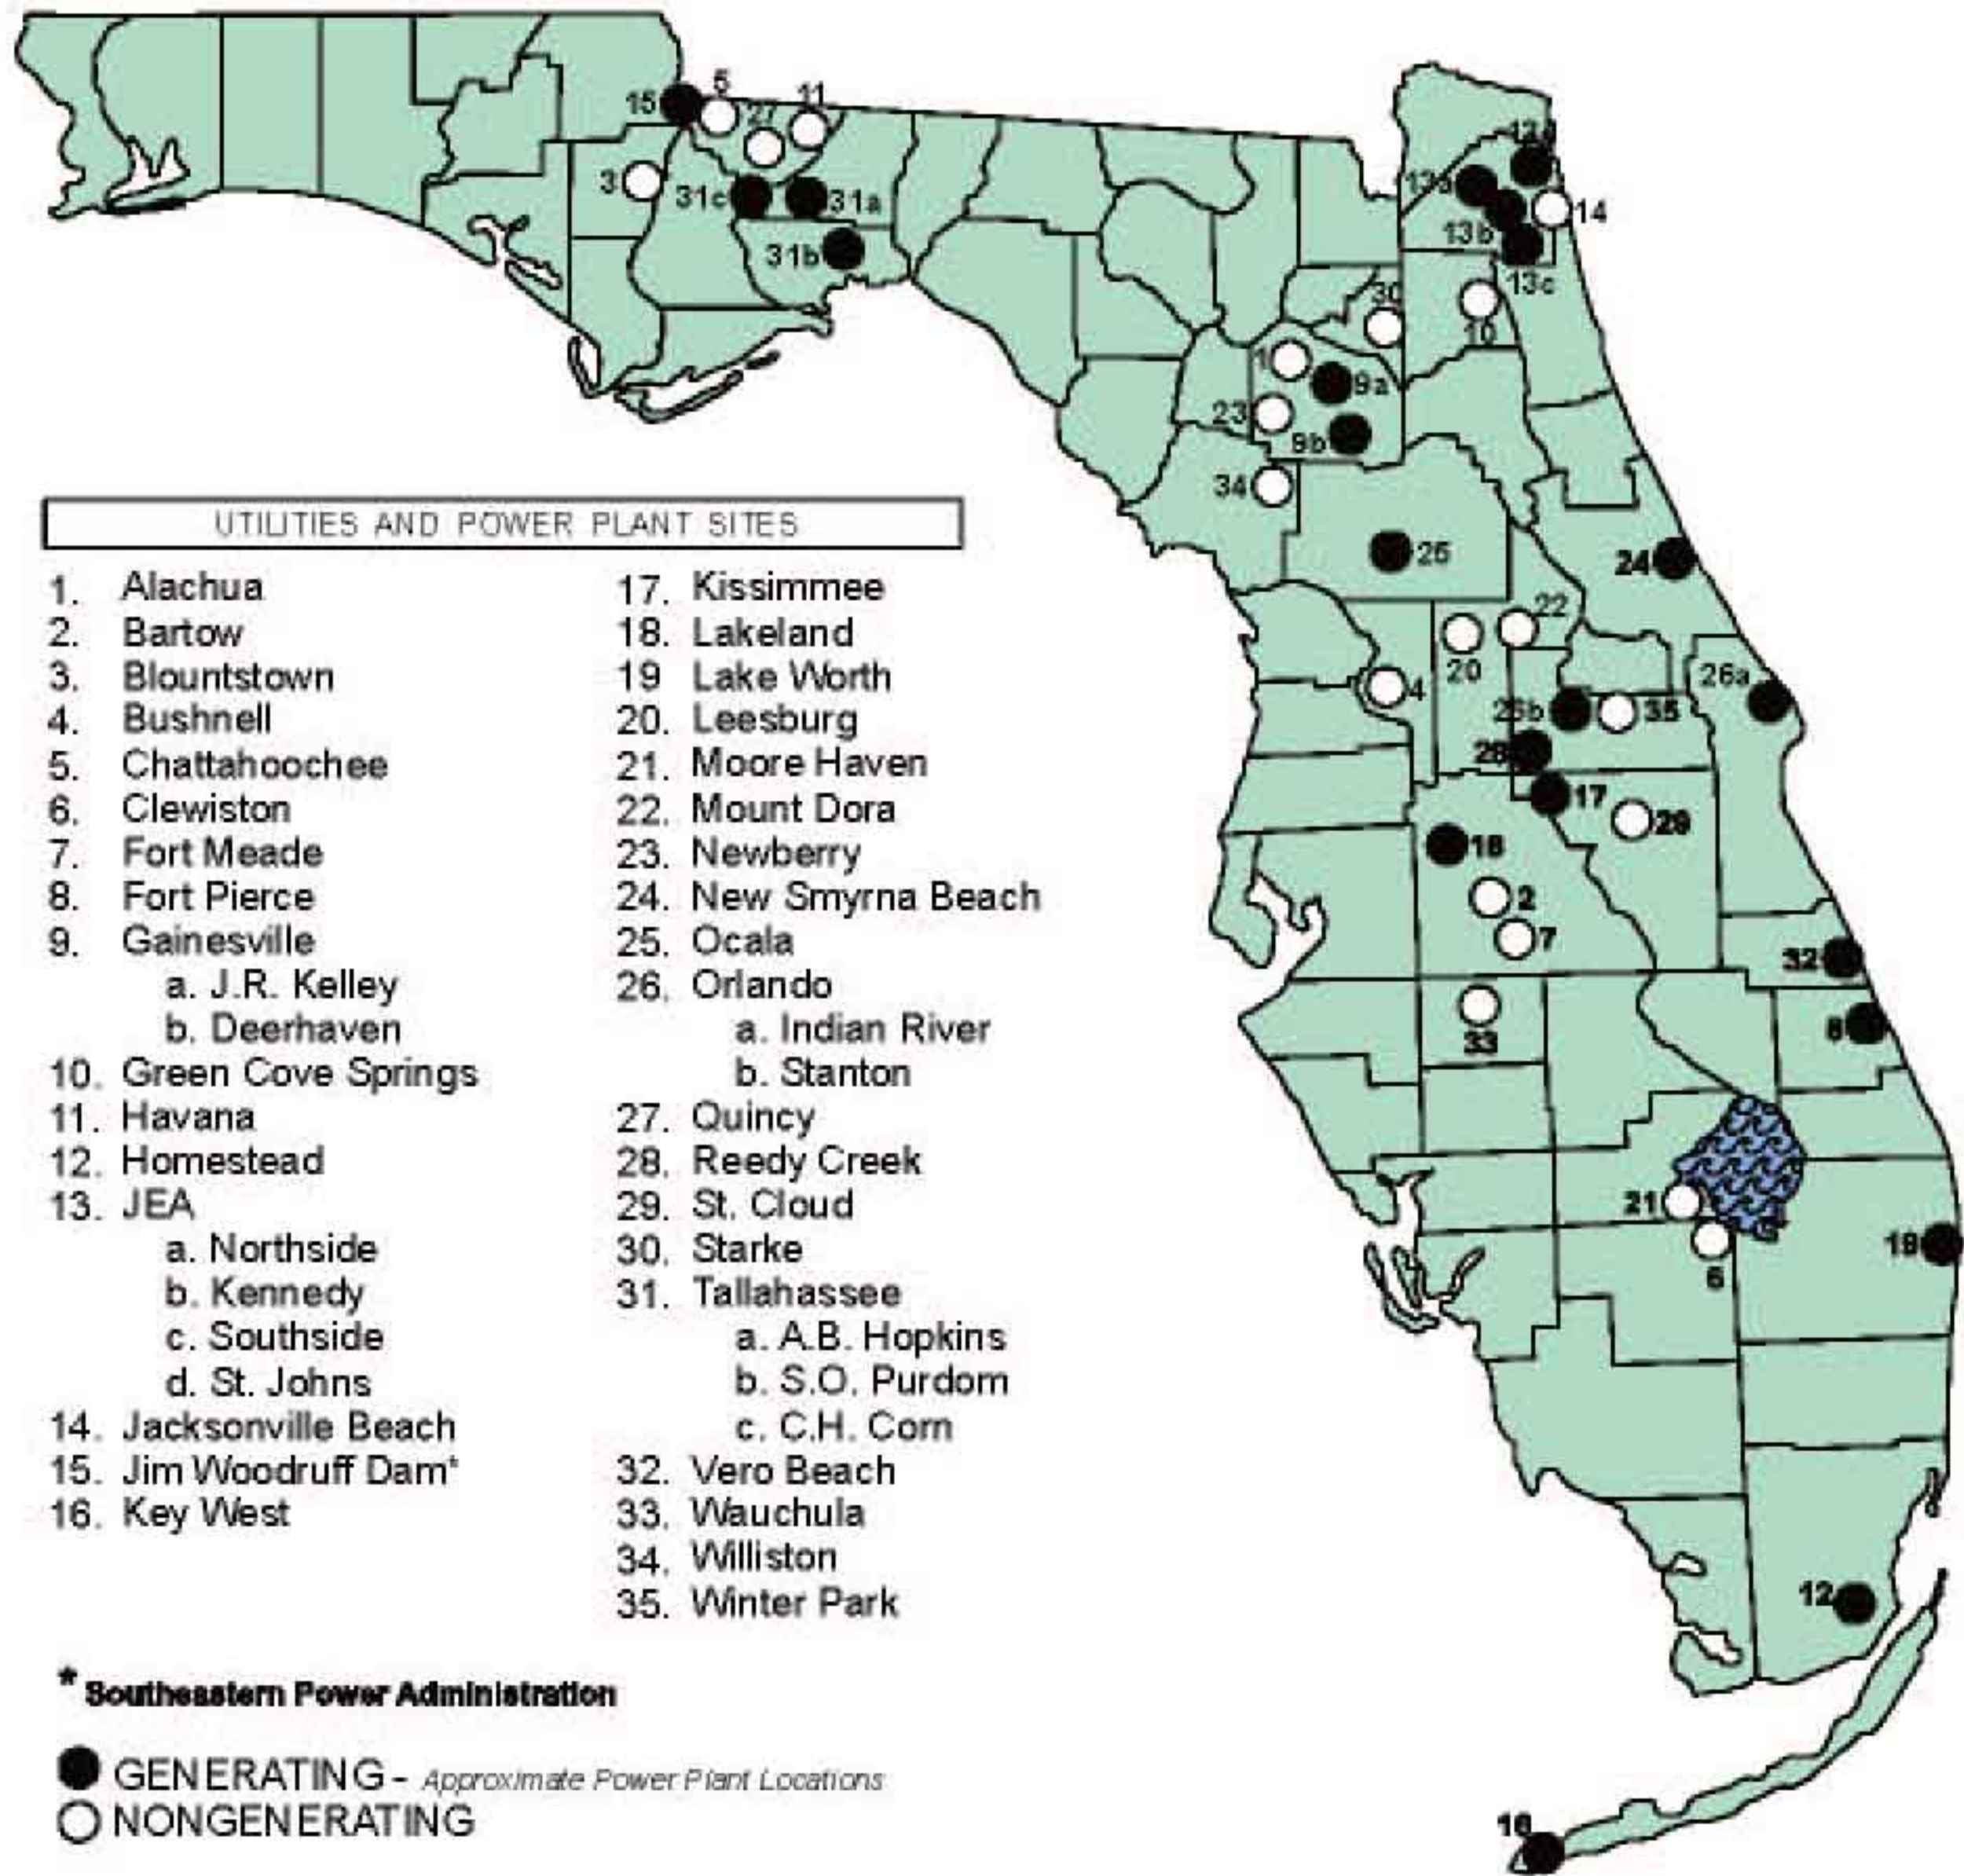

Municipal Electric Utilities

Information on this map should be used only as a general guideline.
For more detailed information, contact individual utilities.

Source:
Florida Public Service Commission